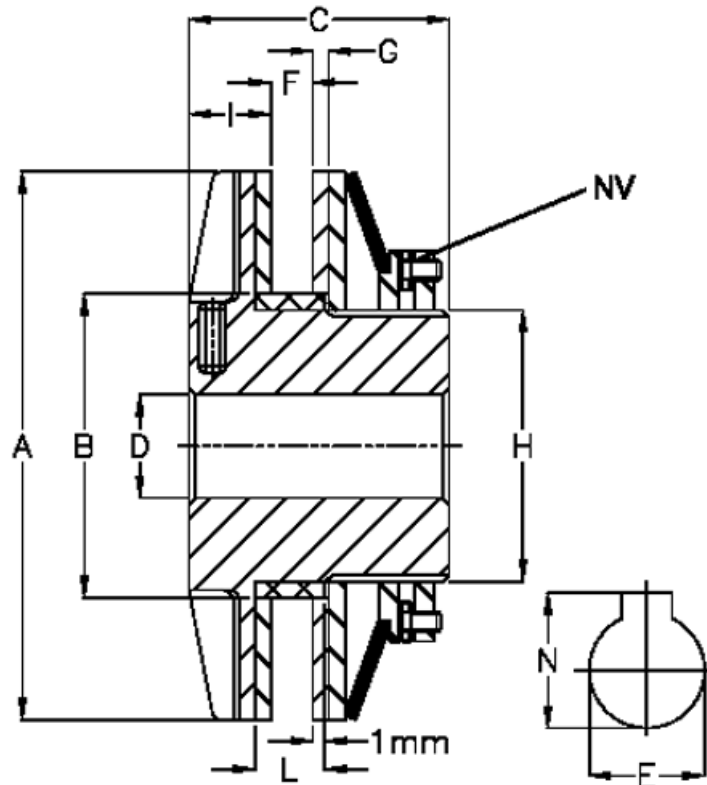

Article number: 4606506

Description: Securex torque limiter T 650/120

## Measures

A = 120	L	= 21
B = 73	Largest possible bore with slot according to DIN 6885/1, E max = 45	
C = 77	Largest possible bore with slot according to DIN 6885/1, N	= 48.8
D = 20	Largest possible bore with slot according to DIN 6885/3, E max = 48	
F = 20	Largest possible bore with slot according to DIN 6885/3, N	= 50.8
G = 4	Max torque Nm	= 650
H = 64	Number of springs	= 2
I = 21	NV	= 13